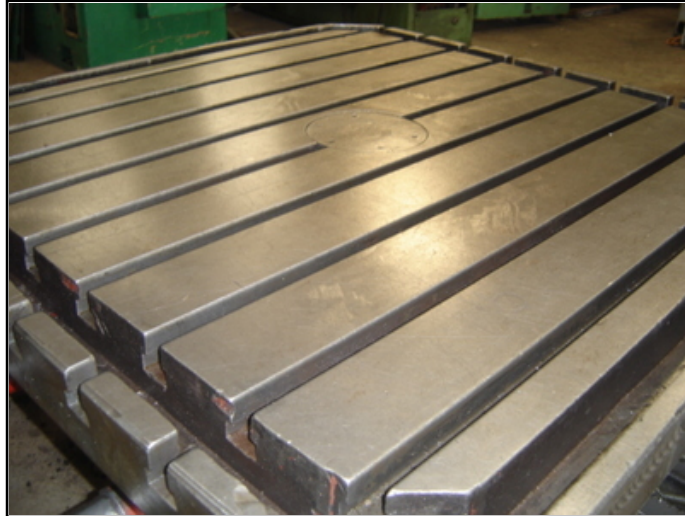

Farrell Engineering Ltd

5, House of Farrell, St.Leonard Road London NW10 6NB United Kingdom
Tel: (020) 8965 7578 Fax: (020) 8965 7586
Email: info@farrellengineering.com

Category	:- Rotary Table	Serial No	:-
Model	:- JBWA	Country	:- Poland
Make	:- Defum	Type of Machine	:- Rotary Table
Year	:- 0	Weight	:- 0.0
Dimensions	:-	Power	:-
Location	:- mumbai warehouse,India	Asking Price	:- On Request

Specifications :-
rotary table model JBWA-16 Size:-1600mm x 1600 mm capacity:- 15000 kg

Descriptions :-
